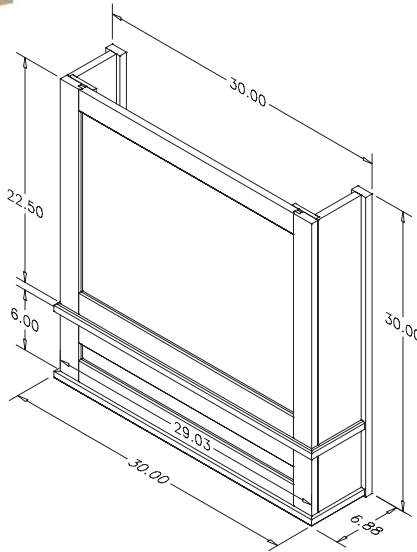

Estate Series Canopy Hood 30" Tall

- Perfect for today's transitional/contemporary styling in the kitchen
- Mounts between wall cabinets
- Available in Red Oak, Maple, Hickory, Cherry and Alder; ready to finish
- Available in 30", 36" and 42" widths
- Includes a silver metallic powdercoated liner that accommodates all Broan ventilation offered by Omega National Products