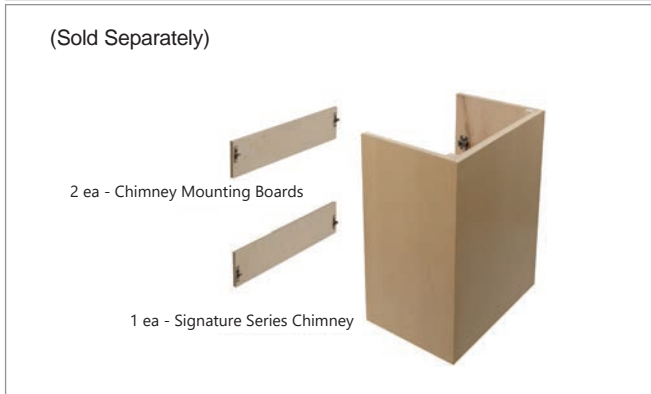

*Ductless Kit not recommended for use with 30" hood chimney.

EASY TO INSTALL