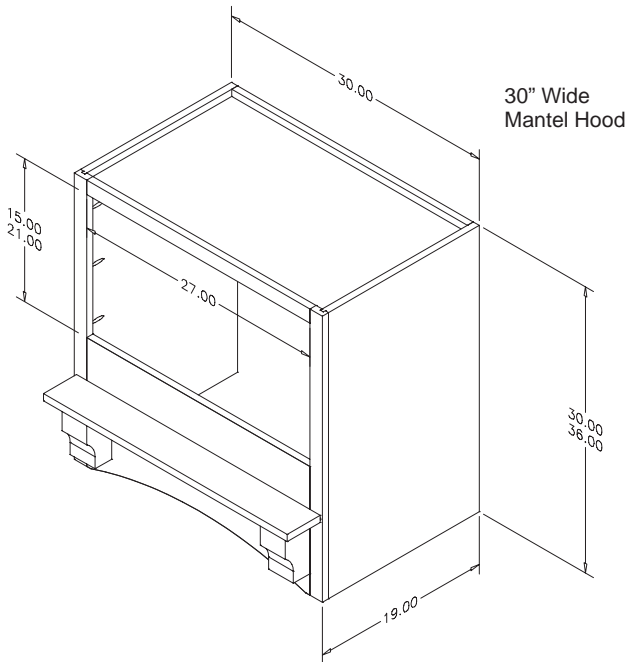

Signature Mantel 30" Wide			Signature Mantel 36" Wide		
PART #	SPECIES	SUGGESTED RETAIL PRICE	PART #	SPECIES	SUGGESTED RETAIL PRICE
30" Tall			30" Tall		
R09B30SMB1CUF1	Cherry	$ 1,211.60	R09B36SMB1CUF1	Cherry	$ 1,259.44
R09B30SMB1MUF1	Maple	$ 1,206.40	R09B36SMB1MUF1	Maple	$ 1,248.00
R09B30SMB1OUF1	Red Oak	$ 1,161.68	R09B36SMB1OUF1	Red Oak	$ 1,203.28
36" Tall			36" Tall		
R09C30SMB1CUF1	Cherry	$ 1,279.20	R09C36SMB1CUF1	Cherry	$ 1,328.08
R09C30SMB1MUF1	Maple	$ 1,281.28	R09C36SMB1MUF1	Maple	$ 1,322.88
R09C30SMB1OUF1	Red Oak	$ 1,223.04	R09C36SMB1OUF1	Red Oak	$ 1,265.68