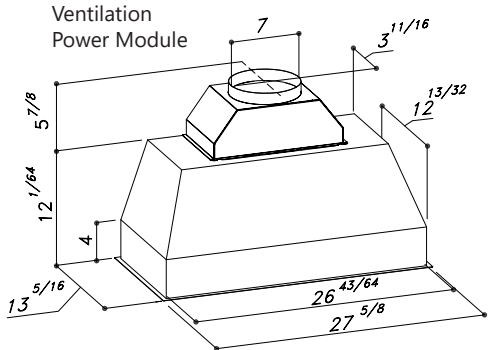

SUT90870M

- Professional Performance
- Professional Appearance
- Residential Appeal