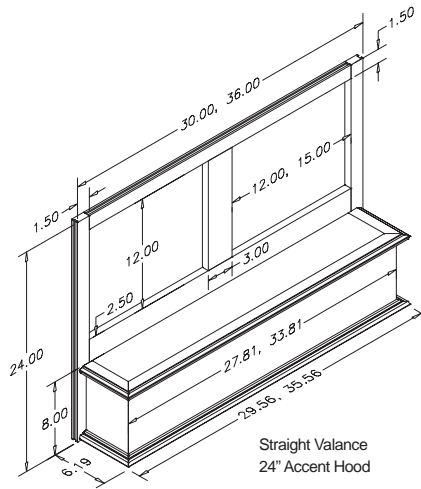

Unfinished
Accent Hoods