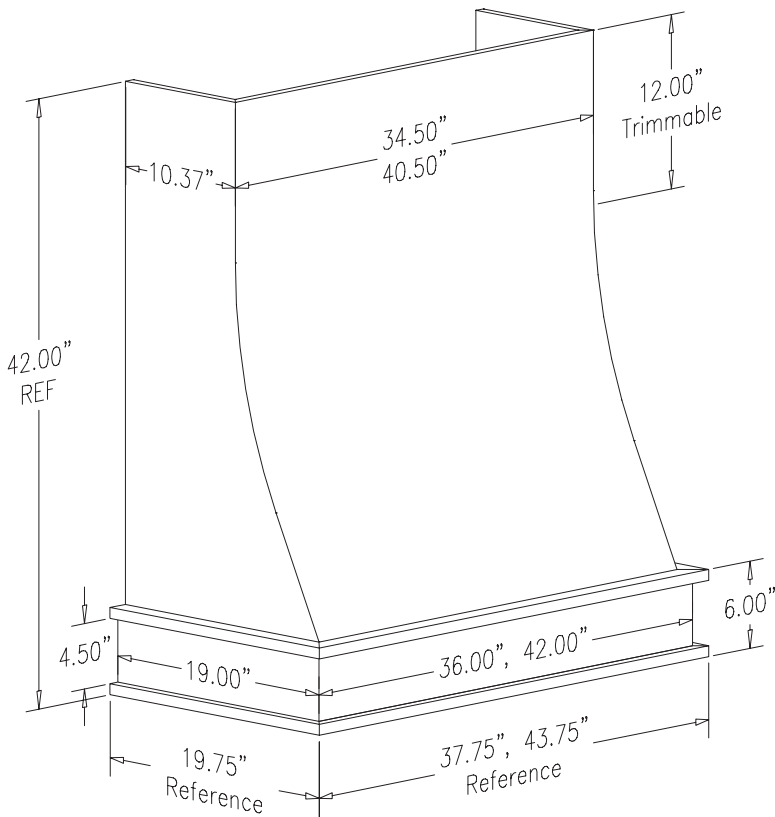

36" Wide
Waterfall Range Hood

Waterfall Range Hood

- Available in widths of 36", 42" and a height of 42"
- Includes a silver metallic powdercoated liner that accommodates all Broan ventilation offered by Omega National Products
- Installs easily using our standard patent-pending French cleat hanging system
- All installation hardware included