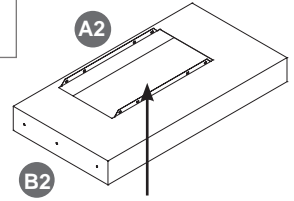

Liners for SUT90870M

Opening is 26.813" x 12.438"

Hood Photo Gallery

Modern Farmhouse, Straight w/Brackets

Contempora

Estate Series Canopy

Signature, Straight

Waterfall