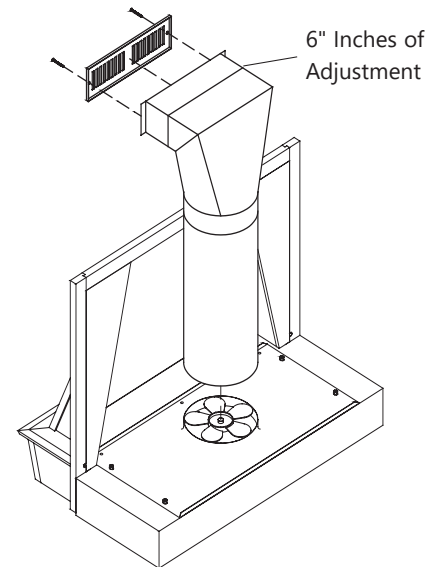

Power Module

PART #	DESCRIPTION	SUG. RETAIL PRICE
90360DUC1	Interior Ductwork Kit	\$ 214.29
903720007	Replacement Charcoal Filter	\$ 59.52

Note:

Not for use in 30" Range Hood Chimneys

Opening is 19-1/2" x 10-1/4"