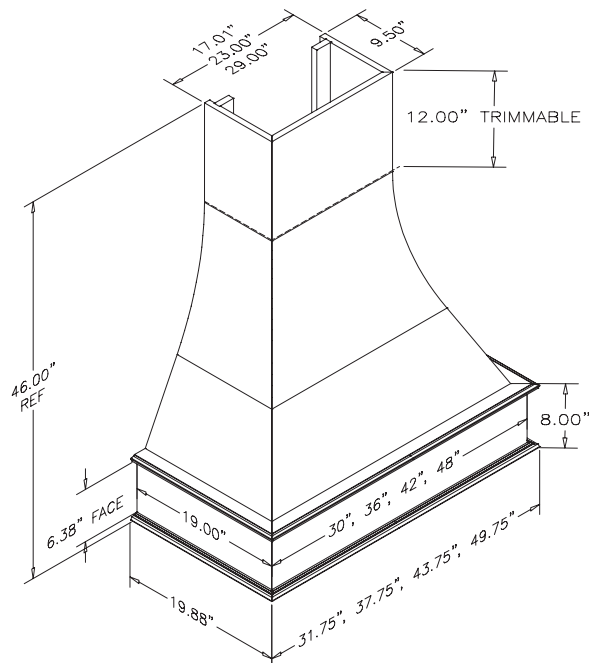

Artisan Range Hood

- Elegant design provides a custom look that compliments most any kitchen
- Available in Red Oak, Maple, Cherry, Alder and Paint Grade
- 30", 36", 42" and 48" widths
- Hood can be trimmed to the desired height
- Includes a silver metallic powdercoated liner that accommodates all Broan ventilation offered by Omega National Products
- Installs easily using our standard French cleat hanging system
- All mounting and installation hardware included

Artisan Wood Range Hood

30" Wide	Specie	Sug. Retail Price Each
R30B30SMB1CUF1	Cherry	$ 1,582.86
R30B30SMB1MUF1	Maple	$ 1,440.00
R30B30SMB1OUF1	Red Oak	$ 1,397.14
R30B30SMB1QUF1	Alder	$ 1,582.86
R30B30SMB1XUF1	Paint Grade	$ 1,300.00
36" Wide		
R30B36SMB1CUF1	Cherry	$ 1,865.76
R30B36SMB1MUF1	Maple	$ 1,725.36
R30B36SMB1OUF1	Red Oak	$ 1,684.80
R30B36SMB1QUF1	Alder	$ 1,825.20
R30B36SMB1XUF1	Paint Grade	$ 1,500.00
42" Wide		
R30B42SMB1CUF1	Cherry	$ 1,965.60
R30B42SMB1MUF1	Maple	$ 1,872.00
R30B42SMB1OUF1	Red Oak	$ 1,809.60
R30B42SMB1QUF1	Alder	$ 1,934.40
R30B42SMB1XUF1	Paint Grade	$ 1,594.29
48" Wide		
R30B48SMB1CUF1	Cherry	$ 2,121.60
R30B48SMB1MUF1	Maple	$ 1,903.20
R30B48SMB1OUF1	Red Oak	$ 1,825.20
R30B48SMB1QUF1	Alder	$ 1,950.00
R30B48SMB1XUF1	Paint Grade	$ 1,674.29