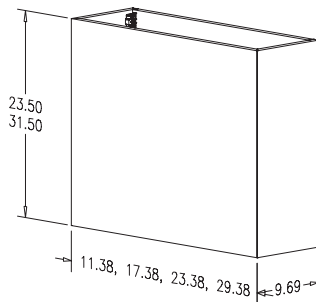

Matching Trimmable Chimney

Standard Part #	Sug. Retail Price Each	Tall Part #	Sug. Retail Price Each	Specie
23-1/2" H		31" H		
RCH30CUF1	$ 231.64	RCHT30CUF1	$ 252.74	Cherry
RCH30HUF1	$ 222.94	RCHT30HUF1	$ 239.97	Hickory
RCH30MUF1	$ 228.23	RCHT30MUF1	$ 252.54	Maple
RCH30OUF1	$ 213.68	RCHT30OUF1	$ 227.70	Red Oak
RCH30QUF1	$ 224.82	RCHT30QUF1	$ 255.32	Alder

23-1/2" H	36" Hood	31" H	Specie	
RCH36CUF1	$ 244.67	RCHT36CUF1	$ 303.47	Cherry
RCH36HUF1	$ 235.80	RCHT36HUF1	$ 296.36	Hickory
RCH36MUF1	$ 231.04	RCHT36MUF1	$ 299.20	Maple
RCH36OUF1	$ 222.94	RCHT36OUF1	$ 279.86	Red Oak
RCH36QUF1	$ 247.64	RCHT36QUF1	$ 297.22	Alder

23-1/2" H	42" Hood	31" H	Specie	
RCH42CUF1	$ 266.82	RCHT42CUF1	$ 310.81	Cherry
RCH42HUF1	$ 256.44	RCHT42HUF1	$ 303.73	Hickory
RCH42MUF1	$ 258.79	RCHT42MUF1	$ 306.51	Maple
RCH42OUF1	$ 241.23	RCHT42OUF1	$ 287.20	Red Oak
RCH42QUF1	$ 270.36	RCHT42QUF1	$ 304.53	Alder

23-1/2" H	48" Hood	31" H	Specie	
RCH48CUF1	$ 288.42	RCHT48CUF1	$ 384.36	Cherry
RCH48HUF1	$ 276.48	RCHT48HUF1	$ 373.68	Hickory
RCH48MUF1	$ 279.16	RCHT48MUF1	$ 363.49	Maple
RCH48OUF1	$ 259.02	RCHT48OUF1	$ 348.94	Red Oak
RCH48QUF1	$ 292.49	RCHT48QUF1	$ 374.94	Alder