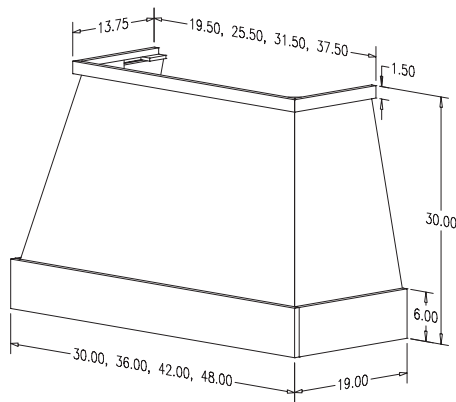

- Perfect for today's transitional/con temporary styling in the kitchen.
- Designed for easy installation, featuring a removable matching trimmable chimney (sold separately)
- Available in Red Oak, Maple, Hickory, Cherry, Alder and Paint Grade
- Available in 30", 36", 42" and 48" widths
- Includes a silver metallic powdercoated liner that accommodates all Broan ventilation offered by Omega National Products
- Installs easily using our standard French cleat hanging system
- All mounting and installation hardware included

Modern Tapered Hood 30" Tall

PART #	DESCRIPTION	SPECIES	SUGGESTED RETAIL PRICE
30" Wide			
R29T030SMB1CUF1	30" Modern Tapered Hood	Cherry	$ 986.96
R29T030SMB1HUF1	30" Modern Tapered Hood	Hickory	$ 981.76
R29T030SMB1MUF1	30" Modern Tapered Hood	Maple	$ 970.32
R29T030SMB1OUF1	30" Modern Tapered Hood	Red Oak	$ 974.48
R29T030SMB1QUF1	30" Modern Tapered Hood	Alder	$ 1,081.60
R29T030SMB1XUF1	30" Modern Tapered Hood	Paint Grade	$ 785.71
36" Wide			
R29T036SMB1CUF1	36" Modern Tapered Hood	Cherry	$ 978.64
R29T036SMB1HUF1	36" Modern Tapered Hood	Hickory	$ 996.32
R29T036SMB1MUF1	36" Modern Tapered Hood	Maple	$ 988.00
R29T036SMB1OUF1	36" Modern Tapered Hood	Red Oak	$ 1,026.48
R29T036SMB1QUF1	36" Modern Tapered Hood	Alder	$ 1,101.36
R29T036SMB1XUF1	36" Modern Tapered Hood	Paint Grade	$ 814.29
42" Wide			
R29T042SMB1CUF1	42" Modern Tapered Hood	Cherry	$ 1,080.56
R29T042SMB1HUF1	42" Modern Tapered Hood	Hickory	$ 1,116.96
R29T042SMB1MUF1	42" Modern Tapered Hood	Maple	$ 1,084.72
R29T042SMB1OUF1	42" Modern Tapered Hood	Red Oak	$ 1,107.60
R29T042SMB1QUF1	42" Modern Tapered Hood	Alder	$ 1,237.60
R29T042SMB1XUF1	42" Modern Tapered Hood	Paint Grade	$ 928.57
48" Wide			
R29T048SMB1CUF1	48" Modern Tapered Hood	Cherry	$ 1,087.84
R29T048SMB1HUF1	48" Modern Tapered Hood	Hickory	$ 1,116.96
R29T048SMB1MUF1	48" Modern Tapered Hood	Maple	$ 1,105.52
R29T048SMB1OUF1	48" Modern Tapered Hood	Red Oak	$ 1,126.32
R29T048SMB1QUF1	48" Tapered Shiplap Hood	Alder	$ 1,261.52
R29T048SMB1XUF1	48" Modern Tapered Hood	Paint Grade	$ 971.43

Modern Tapered - Hood Chimney (Trimable Design)