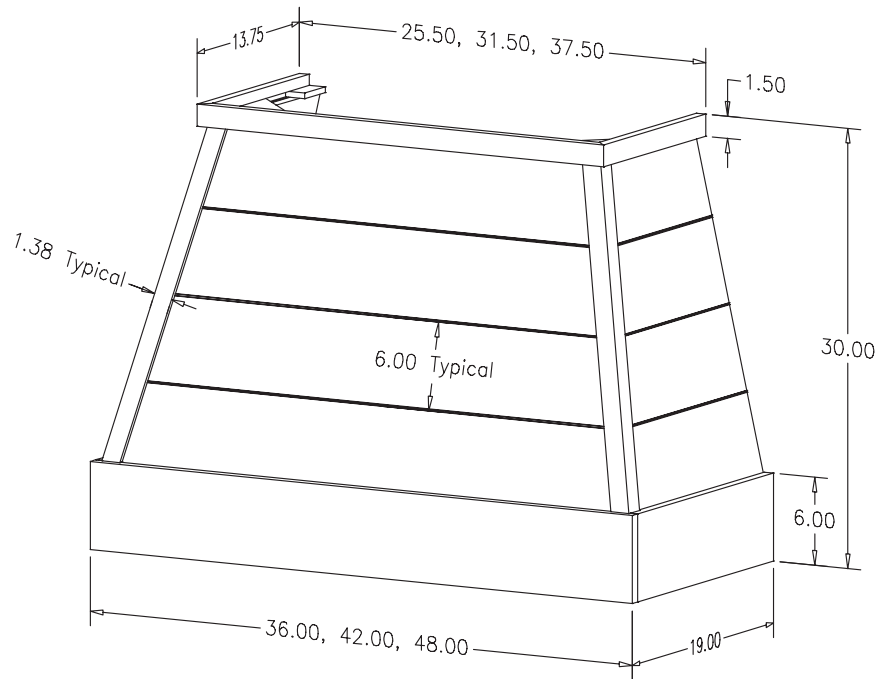

PART #	DESCRIPTION	SPECIES	SUGGESTED RETAIL PRICE
30" Wide			
R19T030SMB1CUF1	30" Modern Tapered Hood	Cherry	$ 986.96
R19T030SMB1HUF1	30" Modern Tapered Hood	Hickory	$ 981.76
R19T030SMB1MUF1	30" Modern Tapered Hood	Maple	$ 970.32
R19T030SMB1OUF1	30" Modern Tapered Hood	Red Oak	$ 974.48
R19T030SMB1QUF1	30" Modern Tapered Hood	Alder	$ 1,081.60
R19T030SMB1XUF1	30" Modern Tapered Hood	Paint Grade	$ 785.71
36" Wide			
R19T036SMB1CUF1	36" Modern Tapered Hood	Cherry	$ 978.64
R19T036SMB1HUF1	36" Modern Tapered Hood	Hickory	$ 996.32
R19T036SMB1MUF1	36" Modern Tapered Hood	Maple	$ 988.00
R19T036SMB1OUF1	36" Modern Tapered Hood	Red Oak	$ 1,026.48
R19T036SMB1QUF1	36" Modern Tapered Hood	Alder	$ 1,101.36
R19T036SMB1XUF1	36" Modern Tapered Hood	Paint Grade	$ 814.29
42" Wide			
R19T042SMB1CUF1	42" Modern Tapered Hood	Cherry	$ 1,080.56
R19T042SMB1HUF1	42" Modern Tapered Hood	Hickory	$ 1,116.96
R19T042SMB1MUF1	42" Modern Tapered Hood	Maple	$ 1,084.72
R19T042SMB1OUF1	42" Modern Tapered Hood	Red Oak	$ 1,107.60
R19T042SMB1QUF1	42" Modern Tapered Hood	Alder	$ 1,237.60
R19T042SMB1XUF1	42" Modern Tapered Hood	Paint Grade	$ 928.57
48" Wide			
R19T048SMB1CUF1	48" Modern Tapered Hood	Cherry	$ 1,087.84
R19T048SMB1HUF1	48" Modern Tapered Hood	Hickory	$ 1,116.96
R19T048SMB1MUF1	48" Modern Tapered Hood	Maple	$ 1,105.52
R19T048SMB1OUF1	48" Modern Tapered Hood	Red Oak	$ 1,126.32
R19T048SMB1QUF1	48" Tapered Shiplap Hood	Alder	$ 1,261.52
R19T048SMB1XUF1	48" Modern Tapered Hood	Paint Grade	$ 971.43