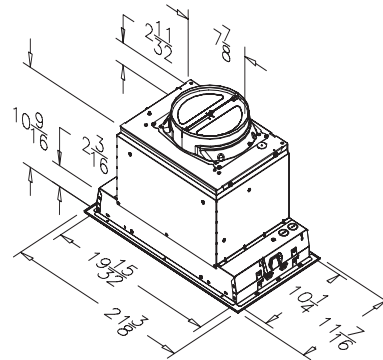

RHVBB600SV

- Stainless Steel finish
- 4-speed Electronic Soft Touch control buttons
- Max CFM: 650 (pre-installation)
- HVI certified CFM: 600 on High (with 8" round duct); 580 on High (3-1/4 x 10" duct)
- Sones: 9.5 on speed 4 (high); 3.3 on speed 3
- Bright LED Lights, 3-Level (2 modules):
  Wattage: 3W
  CCT (color temp.): 3,000K
  Lumens: > 300
  Rated Life: > 25,000 hrs.
- Baffle-Style quick-release filter – dishwasher safe
- Auto-Sensing feature (when activated) sets CFM to correct level for what is being prepared on cooktop.
- Wifi enabled feature allows for voice control using Alexa/Google, if desired.
- Heat Sentry automatically turns unit on when excessive heat is detected.
- CRT (Code-Ready Technology) allows you to change CFM to 400 or 300 CFM at installation, allowing the ventilator to conform to make-up air code requirements, where applicable.
- Unit has Master On-Off switch (to meet future CSA std.)
- Ducting: 8" round, 6" round or 3-1/4" x 10"
- Power requirements: 120 VAC, 60 Hz - 4.0 AMPS

Ventilation Power Modules

DESCRIPTION	PART#	COLOR/FINISH	SUGGESTED RETAIL
Broan 300 CFM	RHVBF300SS	STAINLESS STEEL	$ 348.57
Broan 400 CFM	RHVB400SS	STAINLESS STEEL	$ 737.14
Broan 600 CFM	RHV600SSV	STAINLESS STEEL	$1414.20

All **BROAN** products are HVI, UL and CUL certified.