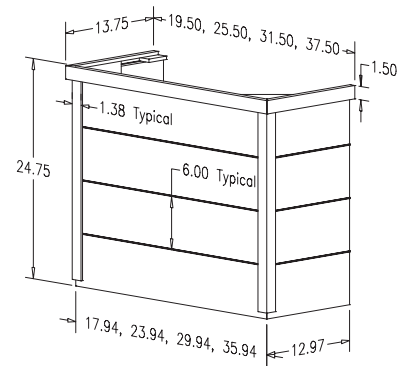

Tapered Farmhouse
Hood Chimney

Tapered Farmhouse - Hood Chimney (Trimmable Design)

PART #	DESCRIPTION	SUGGESTED RETAIL PRICE	PART #	DESCRIPTION	SUGGESTED RETAIL PRICE
30" Wide			42" Wide		
RCH19T030CUF1	30" Cherry Chimney	$ 422.24	RCH19T042CUF1	42" Cherry Chimney	$ 432.64
RCH19T030HUF1	30" Hickory Chimney	$ 413.92	RCH19T042HUF1	42" Hickory Chimney	$ 423.28
RCH19T030MUF1	30" Maple Chimney	$ 427.44	RCH19T042MUF1	42" Maple Chimney	$ 439.92
RCH19T030OUF1	30" Red Oak Chimney	$ 407.68	RCH19T042OUF1	42" Red Oak Chimney	$ 414.96
RCH19T030QUF1	30" Alder Chimney	$ 435.76	RCH19T042QUF1	42" Alder Chimney	$ 450.32
RCH19T030XUF1	30" Paint Grade Chimney	$ 405.71	RCH19T042XUF1	42" Paint Grade Chimney	$ 422.86
36" Wide			48" Wide		
RCH19T036CUF1	36" Cherry Chimney	$ 427.44	RCH19T048CUF1	48" Cherry Chimney	$ 485.68
RCH19T036HUF1	36" Hickory Chimney	$ 418.08	RCH19T048HUF1	48" Hickory Chimney	$ 474.24
RCH19T036MUF1	36" Maple Chimney	$ 432.64	RCH19T048MUF1	48" Maple Chimney	$ 496.08
RCH19T036OUF1	36" Red Oak Chimney	$ 410.80	RCH19T048OUF1	48" Red Oak Chimney	$ 464.88
RCH19T036QUF1	36" Alder Chimney	$ 443.04	RCH19T048QUF1	48" Alder Chimney	$ 509.60
RCH19T036XUF1	36" Paint Grade Chimney	$ 414.29	RCH19T048XUF1	48" Paint Grade Chimney	$ 477.14