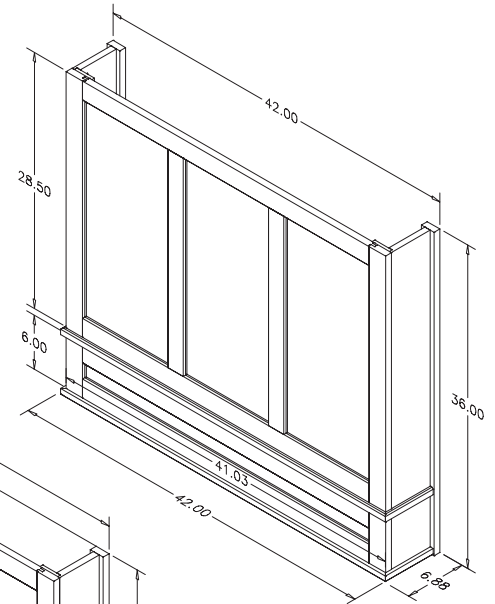

Estate Series Canopy - 36" Tall

36" x 42 Hood

Estate Series Canopy Hood 36" Tall

- Perfect for today's transitional/contemporary styling in the kitchen
- Mounts between wall cabinets
- Available in Red Oak, Maple, Hickory, Cherry and Alder; ready to finish
- Available in 30", 36" and 42" widths
- Includes a silver metallic powdercoated liner that accommodates all Broan ventilation offered by Omega National Products