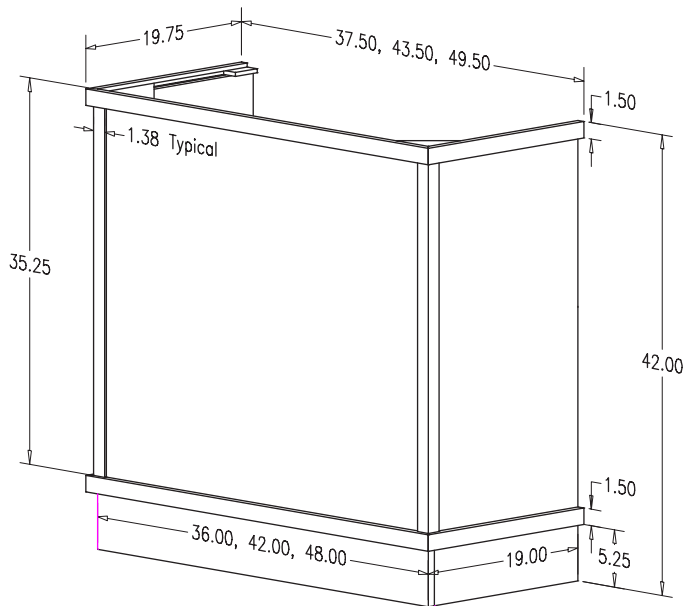

Straight Bottom Modern Range Hood

PART #	DESCRIPTION	SPECIES	SUGGESTED RETAIL PRICE
36" Wide			
R29SS036SMB1CUF1	36" Straight Shiplap Hood	Cherry	$ 1,374.88
R29SS036SMB1HUF1	36" Straight Shiplap Hood	Hickory	$ 1,295.84
R29SS036SMB1MUF1	36" Straight Shiplap Hood	Maple	$ 1,375.92
R29SS036SMB1OUF1	36" Straight Shiplap Hood	Red Oak	$ 1,287.52
R29SS036SMB1QUF1	36" Straight Shiplap Hood	Alder	$ 1,439.36
42" Wide			
R29SS042SMB1CUF1	42" Straight Shiplap Hood	Cherry	$ 1,441.44
R29SS042SMB1HUF1	42" Straight Shiplap Hood	Hickory	$ 1,361.36
R29SS042SMB1MUF1	42" Straight Shiplap Hood	Maple	$ 1,442.48
R29SS042SMB1OUF1	42" Straight Shiplap Hood	Red Oak	$ 1,353.04
R29SS042SMB1QUF1	42" Straight Shiplap Hood	Alder	$ 1,522.56
48" Wide			
R29SS048SMB1CUF1	48" Straight Shiplap Hood	Cherry	$ 1,506.96
R29SS048SMB1HUF1	48" Straight Shiplap Hood	Hickory	$ 1,419.60
R29SS048SMB1MUF1	48" Straight Shiplap Hood	Maple	$ 1,508.00
R29SS048SMB1OUF1	48" Straight Shiplap Hood	Red Oak	$ 1,415.44
R29SS048SMB1QUF1	48" Straight Shiplap Hood	Alder	$ 1,577.68