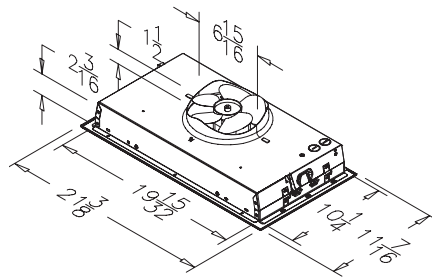

RHVBF300SS

- Stainless Steel finish
- 2-speed rocker switch
- Max CFM: 300 (pre-installation)
- HVI certified CFM: 260 on High (with 7" duct)
- HVI certified CFM: 140 on Low (with 7" duct)
- Sones on High: 7
- Sones on Low: 3
- Quick-release aluminum mesh filter (dishwasher safe)
- Power requirements: 120 VAC, 60 Hz – 2.3 AMPS
- Ducting: Vertical 7" round