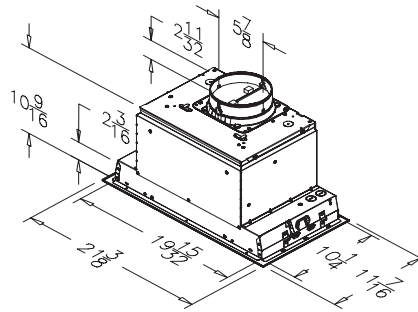

RHVBB400SS

- HVI certified CFM: 400 on High (3-1/4 x 10 rectangular duct); 390 on High (6" round duct)
- Sones on High: 6 on High speed
- Bright LED Lights (2 modules):
  Wattage: 2.8 W
  CCT (color temp.): 3,000K
  Lumens: > 250
  Rated Life: > 25,000 hrs.
- Heat Sentry automatically turns unit on when excessive heat is detected.
- Unit has Master On-Off switch (to meet future standards)
- Quick-release aluminum mesh filter (dishwasher safe)
- Ducting: Vertical 6" round or 3-1/4" x 10"
- Power requirements: 120 VAC, 60 Hz – 2.3 AMPS