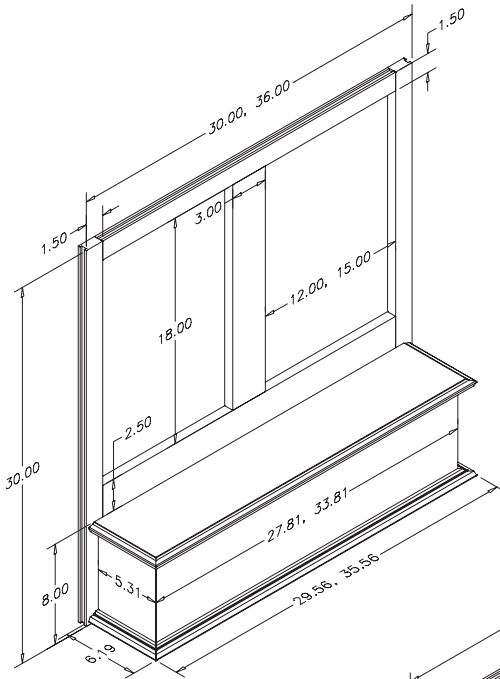

Unfinished
Accent Hoods

Accent - 30" Tall

24" Tall Accent Hood - Straight

Photo courtesy of American Woodmark Corp

30" Tall Accent Hood - Arched

Straight Valance
30" Accent Hood

This style hood allows you to add doors or accent panels of your choice to create a mantel-style design.