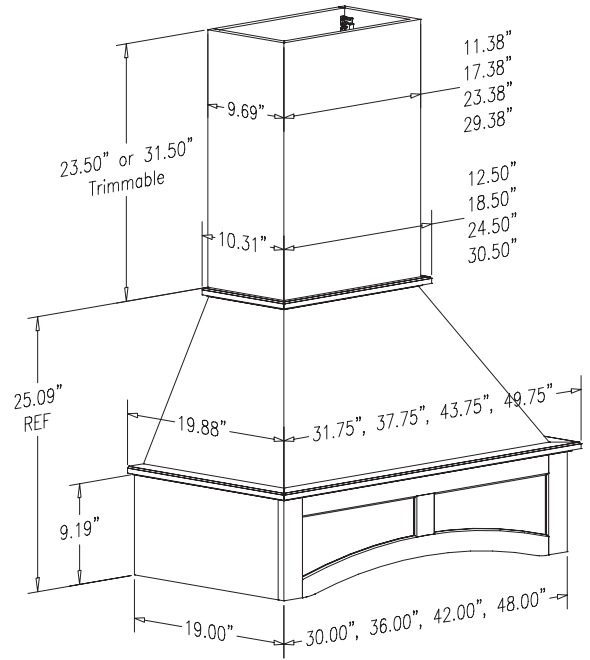

36" Signature Craftsman Arched Flat Panel Valance with chimney (sold separately)

Signature Craftsman Wood Range Hood- Arched

30" Wide - Straight	Specie	Sug. Retail Price Each
R2830SMB1CUF1	Cherry	$ 1,102.40
R2830SMB1HUF1	Hickory	$ 1,001.61
R2830SMB1MUF1	Maple	$ 1,045.71
R2830SMB1OUF1	Red Oak	$ 1,039.41
R2830SMB1QUF1	Alder	$ 1,102.40

36" Wide - Straight	Specie	Sug. Retail Price Each
R2836SMB1CUF1	Cherry	$ 1,181.01
R2836SMB1HUF1	Hickory	$ 1,064.48
R2836SMB1MUF1	Maple	$ 1,106.97
R2836SMB1OUF1	Red Oak	$ 1,104.39
R2836SMB1QUF1	Alder	$ 1,181.01

42" Wide - Straight	Specie	Sug. Retail Price Each
R2842SMB1CUF1	Cherry	$ 1,284.17
R2842SMB1HUF1	Hickory	$ 1,157.83
R2842SMB1MUF1	Maple	$ 1,200.05
R2842SMB1OUF1	Red Oak	$ 1,117.49
R2842SMB1QUF1	Alder	$ 1,284.17

48" Wide - Straight	Specie	Sug. Retail Price Each
R2848SMB1CUF1	Cherry	$ 1,330.28
R2848SMB1HUF1	Hickory	$ 1,194.06
R2848SMB1MUF1	Maple	$ 1,243.76
R2848SMB1OUF1	Red Oak	$ 1,150.59
R2848SMB1QUF1	Alder	$ 1,330.28