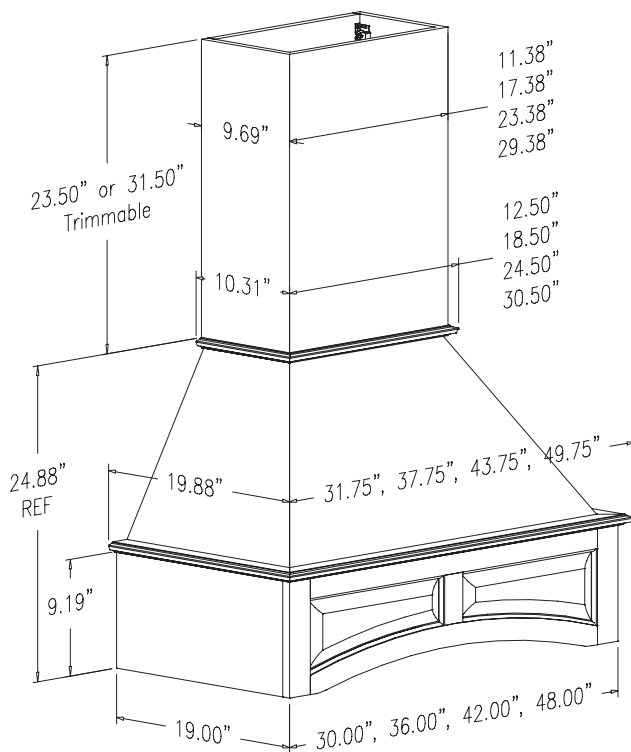

Signature Arched Raised Panel Wood Range Hood

30" Wide -Arched	Specie	Sug. Retail Price Each
R2630SMB1CUF1	Cherry	$ 1,276.58
R2630SMB1HUF1	Hickory	$ 1,107.91
R2630SMB1MUF1	Maple	$ 1,193.90
R2630SMB1OUF1	Red Oak	$ 1,124.45
R2630SMB1QUF1	Alder	$ 1,223.66
36" Wide - Arched		
R2636SMB1CUF1	Cherry	$ 1,309.65
R2636SMB1HUF1	Hickory	$ 1,143.13
R2636SMB1MUF1	Maple	$ 1,226.97
R2636SMB1OUF1	Red Oak	$ 1,157.52
R2636SMB1QUF1	Alder	$ 1,256.74
42" Wide - Arched		
R2642SMB1CUF1	Cherry	$ 1,371.17
R2642SMB1HUF1	Hickory	$ 1,190.59
R2642SMB1MUF1	Maple	$ 1,280.48
R2642SMB1OUF1	Red Oak	$ 1,213.25
R2642SMB1QUF1	Alder	$ 1,309.98
48" Wide - Arched		
R2648SMB1CUF1	Cherry	$ 1,420.61
R2648SMB1HUF1	Hickory	$ 1,230.81
R2648SMB1MUF1	Maple	$ 1,320.10
R2648SMB1OUF1	Red Oak	$ 1,232.10
R2648SMB1QUF1	Alder	$ 1,402.22