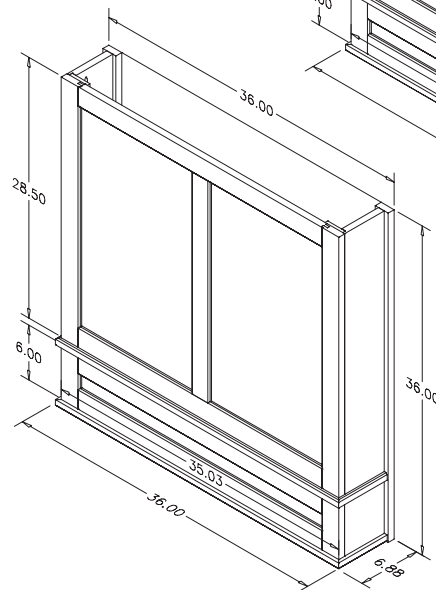

Estate Series Canopy - 36" Tall

36" x 42 Hood

Estate Series Canopy Hood 36" Tall

- Perfect for today's transitional/contemporary styling in the kitchen
- Mounts between wall cabinets
- Available in Red Oak, Maple, Hickory, Cherry and Alder; ready to finish
- Available in 30", 36" and 42" widths
- Includes a silver metallic powdercoated liner that accommodates all Broan ventilation offered by Omega National Products