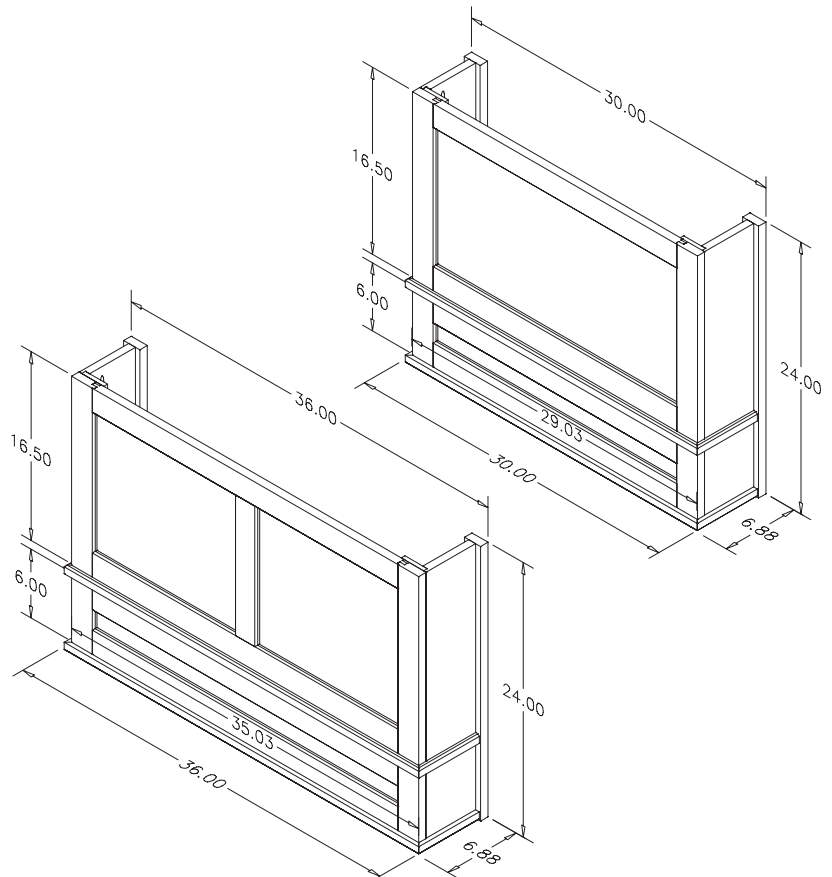

Estate Series Canopy - 24" Tall

Estate Series Canopy Hood 24" Tall

- Perfect for today's transitional/contemporary styling in the kitchen
- Mounts between wall cabinets
- Available in Red Oak, Maple, Hickory, Cherry and Alder; ready to finish
- Available in 30" and 36" widths
- Includes a silver metallic powdercoated liner that accommodates all Broan ventilation offered by Omega National Products

Estate Series Hood - 24" Tall

PART #	DESCRIPTION	SPECIES	SUGGESTED RETAIL PRICE
30" Wide x 24" Tall			
R19C830SMB1CUF1	30" Estate Series Hood	Cherry	$ 822.86
R19C830SMB1HUF1	30" Estate Series Hood	Hickory	$ 742.86
R19C830SMB1MUF1	30" Estate Series Hood	Maple	$ 765.71
R19C830SMB1OUF1	30" Estate Series Hood	Red Oak	$ 742.86
R19C830SMB1QUF1	30" Estate Series Hood	Alder	$ 822.86
36" Wide x 24" Tall			
R19C836SMB1CUF1	36" Estate Series Hood	Cherry	$ 914.29
R19C836SMB1HUF1	36" Estate Series Hood	Hickory	$ 828.87
R19C836SMB1MUF1	36" Estate Series Hood	Maple	$ 857.14
R19C836SMB1OUF1	36" Estate Series Hood	Red Oak	$ 828.57
R19C836SMB1QUF1	36" Estate Series Hood	Alder	$ 914.29