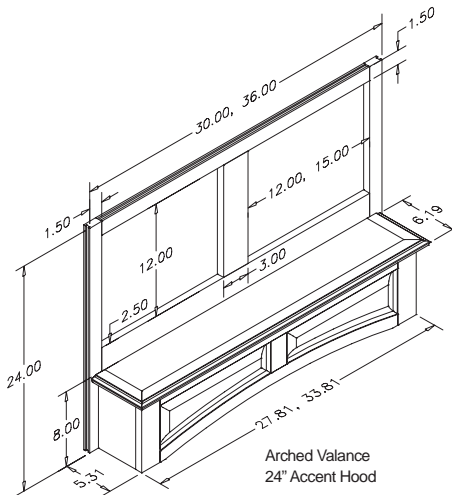

**Accent Range Hood
Straight/Arched Front**

- Features 3 heights - 24", 30" and 36" tall
- Available in 30" and 36" widths, straight or arched valances
- Simply attaches to adjacent cabinets
- Add cabinet doors or design panels above valance to create custom look (cabinet doors not included)
- An economical alternative to stand alone hoods
- Available in species: Cherry, Maple, Red Oak, Hickory and Alder
- Includes a silver metallic powdercoated liner that accommodates all Broan ventilation offered by Omega National Products

**Straight Accent
Wood Range Hood - 24" Tall**

30" Wide - Straight	Specie	Sug. Retail Price Each
R4030SMB1CUF1	Cherry	$ 390.00
R4030SMB1HUF1	Hickory	$ 352.56
R4030SMB1MUF1	Maple	$ 361.92
R4030SMB1OUF1	Red Oak	$ 343.20
R4030SMB1QUF1	Alder	$ 390.00

36" Wide - Straight	Specie	Sug. Retail Price Each
R4036SMB1CUF1	Cherry	$ 483.60
R4036SMB1HUF1	Hickory	$ 439.92
R4036SMB1MUF1	Maple	$ 471.12
R4036SMB1OUF1	Red Oak	$ 455.52
R4036SMB1QUF1	Alder	$ 492.96

**Arched Accent
Wood Range Hood - 24" Tall**

30" Wide - Arched	Specie	Sug. Retail Price Each
R4130SMB1CUF1	Cherry	$ 536.64
R4130SMB1HUF1	Hickory	$ 439.92
R4130SMB1MUF1	Maple	$ 474.24
R4130SMB1OUF1	Red Oak	$ 430.56
R4130SMB1QUF1	Alder	$ 530.40

36" Wide - Arched	Specie	Sug. Retail Price Each
R4136SMB1CUF1	Cherry	$ 627.12
R4136SMB1HUF1	Hickory	$ 524.16
R4136SMB1MUF1	Maple	$ 570.96
R4136SMB1OUF1	Red Oak	$ 539.76
R4136SMB1QUF1	Alder	$ 633.36