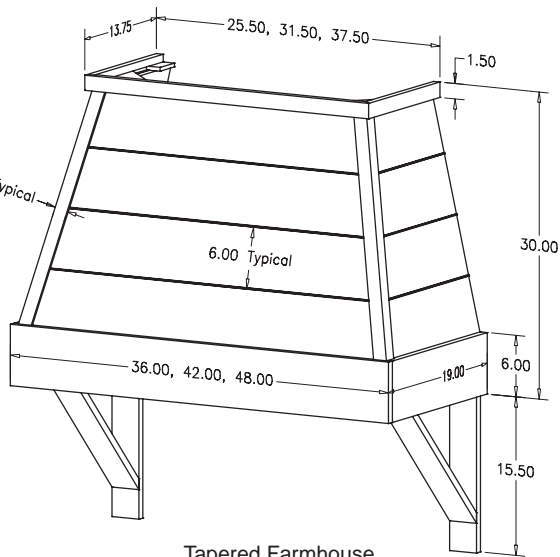

Modern Farmhouse - Shiplap Tapered w/Brackets

Tapered w/Brackets Modern Farmhouse Hood

PART #	DESCRIPTION	SPECIES	SUGGESTED RETAIL PRICE
36" Wide			
R19T36SMB1CUF1	36" Tapered Shiplap Hood w/Brackets	Cherry	\$ 1,250.08
R19T36SMB1HUF1	36" Tapered Shiplap Hood w/Brackets	Hickory	\$ 1,136.72
R19T36SMB1MUF1	36" Tapered Shiplap Hood w/Brackets	Maple	\$ 1,177.28
R19T36SMB1OUF1	36" Tapered Shiplap Hood w/Brackets	Red Oak	\$ 1,175.20
R19T36SMB1QUF1	36" Tapered Shiplap Hood w/Brackets	Alder	\$ 1,250.08
42" Wide			
R19T42SMB1CUF1	42" Tapered Shiplap Hood w/Brackets	Cherry	\$ 1,349.92
R19T42SMB1HUF1	42" Tapered Shiplap Hood w/Brackets	Hickory	\$ 1,227.20
R19T42SMB1MUF1	42" Tapered Shiplap Hood w/Brackets	Maple	\$ 1,267.76
R19T42SMB1OUF1	42" Tapered Shiplap Hood w/Brackets	Red Oak	\$ 1,187.68
R19T42SMB1QUF1	42" Tapered Shiplap Hood w/Brackets	Alder	\$ 1,349.92
48" Wide			
R19T48SMB1CUF1	48" Tapered Shiplap Hood w/Brackets	Cherry	\$ 1,394.64
R19T48SMB1HUF1	48" Tapered Shiplap Hood w/Brackets	Hickory	\$ 1,262.56
R19T48SMB1MUF1	48" Tapered Shiplap Hood w/Brackets	Maple	\$ 1,310.40
R19T48SMB1OUF1	48" Tapered Shiplap Hood w/Brackets	Red Oak	\$ 1,219.92
R19T48SMB1QUF1	48" Tapered Shiplap Hood w/Brackets	Alder	\$ 1,394.64