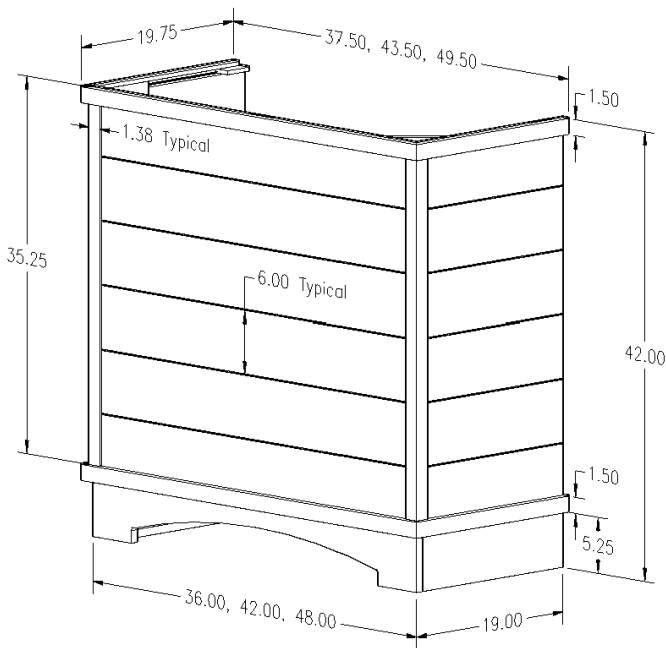

Straight Arched Bottom Modern Farmhouse Hood

PART #	DESCRIPTION	SPECIES	SUGGESTED RETAIL PRICE
36" Wide			
R19S036SMB1CUF1	36" Straight Shiplap Hood	Cherry	$ 1,374.88
R19S036SMB1HUF1	36" Straight Shiplap Hood	Hickory	$ 1,295.84
R19S036SMB1MUF1	36" Straight Shiplap Hood	Maple	$ 1,375.92
R19S036SMB1OUF1	36" Straight Shiplap Hood	Red Oak	$ 1,287.52
R19S036SMB1QUF1	36" Straight Shiplap Hood	Alder	$ 1,439.36
42" Wide			
R19S042SMB1CUF1	42" Straight Shiplap Hood	Cherry	$ 1,441.44
R19S042SMB1HUF1	42" Straight Shiplap Hood	Hickory	$ 1,361.36
R19S042SMB1MUF1	42" Straight Shiplap Hood	Maple	$ 1,442.48
R19S042SMB1OUF1	42" Straight Shiplap Hood	Red Oak	$ 1,353.04
R19S042SMB1QUF1	42" Straight Shiplap Hood	Alder	$ 1,522.56
48" Wide			
R19S048SMB1CUF1	48" Straight Shiplap Hood	Cherry	$ 1,506.96
R19S048SMB1HUF1	48" Straight Shiplap Hood	Hickory	$ 1,419.60
R19S048SMB1MUF1	48" Straight Shiplap Hood	Maple	$ 1,508.00
R19S048SMB1OUF1	48" Straight Shiplap Hood	Red Oak	$ 1,415.44
R19S048SMB1QUF1	48" Straight Shiplap Hood	Alder	$ 1,577.68