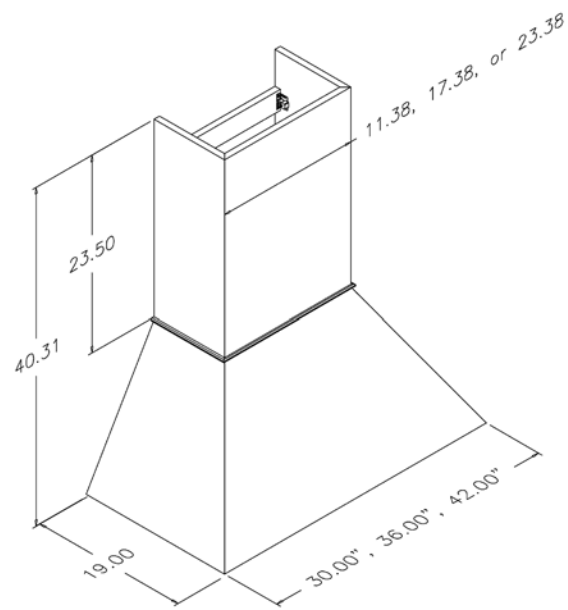

Euro Wood Range Hood		
Standard Part #	Specie	Suggested Retail Price
30" Wide		
R3330SMB3CUF1	Cherry	$ 764.40
R3330SMB3HUF1	Hickory	$ 733.20
R3330SMB3MUF1	Maple	$ 739.44
R3330SMB3OUF1	Red Oak	$ 733.20
R3330SMB3QUF1	Alder	$ 776.88
36" Wide		
R3336SMB3CUF1	Cherry	$ 795.60
R3336SMB3HUF1	Hickory	$ 764.40
R3336SMB3MUF1	Maple	$ 780.00
R3336SMB3OUF1	Red Oak	$ 764.40
R3336SMB3QUF1	Alder	$ 817.44
42" Wide		
R3342SMB3CUF1	Cherry	$ 826.80
R3342SMB3HUF1	Hickory	$ 786.24
R3342SMB3MUF1	Maple	$ 811.20
R3342SMB3OUF1	Red Oak	$ 786.24
R3342SMB3QUF1	Alder	$ 851.76

Matching Trimmable Chimney				
Standard Part #	Sug. Retail Price Each	Tall Part #	Sug. Retail Price Each	Specie
23-1/2"H		31"H		
RCH30CUF1	$ 212.12	RCHT30CUF1	$ 231.44	Cherry
RCH30HUF1	$ 204.16	RCHT30HUF1	$ 219.75	Hickory
RCH30MUF1	$ 209.00	RCHT30MUF1	$ 231.26	Maple
RCH30OUF1	$ 195.68	RCHT30OUF1	$ 208.52	Red Oak
RCH30QUF1	$ 205.88	RCHT30QUF1	$ 233.81	Alder
23-1/2"H		31"H		
RCH36CUF1	$ 224.05	RCHT36CUF1	$ 277.90	Cherry
RCH36HUF1	$ 215.94	RCHT36HUF1	$ 271.39	Hickory
RCH36MUF1	$ 211.58	RCHT36MUF1	$ 273.99	Maple
RCH36OUF1	$ 204.16	RCHT36OUF1	$ 256.28	Red Oak
RCH36QUF1	$ 226.78	RCHT36QUF1	$ 272.18	Alder
23-1/2"H		31"H		
RCH42CUF1	$ 244.35	RCHT42CUF1	$ 284.63	Cherry
RCH42HUF1	$ 234.84	RCHT42HUF1	$ 278.14	Hickory
RCH42MUF1	$ 236.99	RCHT42MUF1	$ 280.69	Maple
RCH42OUF1	$ 220.90	RCHT42OUF1	$ 263.00	Red Oak
RCH42QUF1	$ 247.59	RCHT42QUF1	$ 278.87	Alder