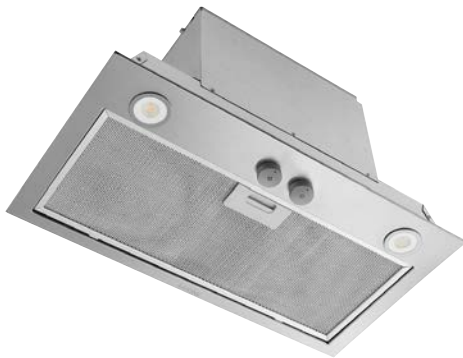

RHVBB400SS

- HVI certified CFM: 400 on High (3-1/4 x 10 rectangular duct); 390 on High (6" round duct)
- Sones on High: 6 on High speed
- Bright LED Lights (2 modules):
  Wattage: 2.8 W
  CCT (color temp.): 3,000K
  Lumens: > 250
  Rated Life: > 25,000 hrs.
- Heat Sentry automatically turns unit on when excessive heat is detected.
- Unit has Master On-Off switch (to meet future standards)
- Quick-release aluminum mesh filter (dishwasher safe)
- Ducting: Vertical 6" round or 3-1/4" x 10"
- Power requirements: 120 VAC, 60 Hz – 2.3 AMPS