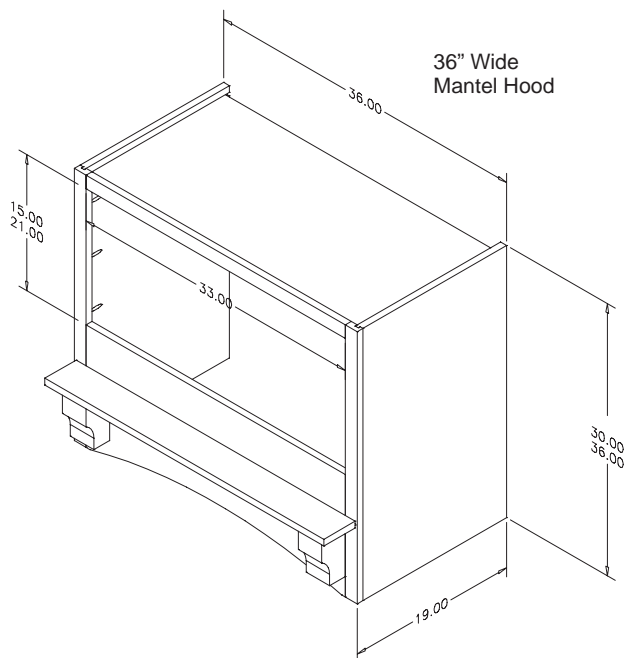

Signature Mantel 30" Wide			Signature Mantel 36" Wide		
PART #	SPECIES	SUGGESTED RETAIL PRICE	PART #	SPECIES	SUGGESTED RETAIL PRICE
30" Tall			30" Tall		
R09B30SMB1CUF1	Cherry	$ 1,211.60	R09B36SMB1CUF1	Cherry	$ 1,259.44
R09B30SMB1MUF1	Maple	$ 1,206.40	R09B36SMB1MUF1	Maple	$ 1,248.00
R09B30SMB1OUF1	Red Oak	$ 1,161.68	R09B36SMB1OUF1	Red Oak	$ 1,203.28
36" Tall			36" Tall		
R09C30SMB1CUF1	Cherry	$ 1,279.20	R09C36SMB1CUF1	Cherry	$ 1,328.08
R09C30SMB1MUF1	Maple	$ 1,281.28	R09C36SMB1MUF1	Maple	$ 1,322.88
R09C30SMB1OUF1	Red Oak	$ 1,223.04	R09C36SMB1OUF1	Red Oak	$ 1,265.68