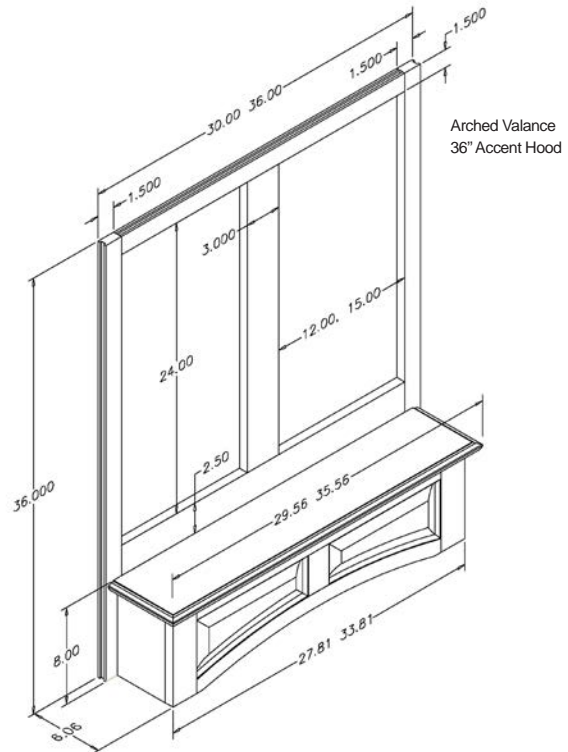

Arched Valance
36" Accent Hood