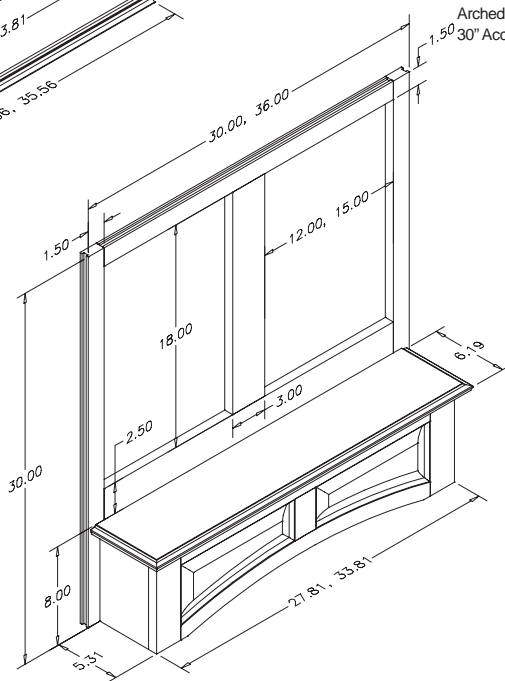

Unfinished
Accent Hoods

Accent - 30" Tall

24" Tall Accent Hood - Straight

Photo courtesy of American Woodmark Corp

30" Tall Accent Hood - Arched

Straight Valance
30" Accent Hood

This style hood allows you to add doors or accent panels of your choice to create a mantel-style design.