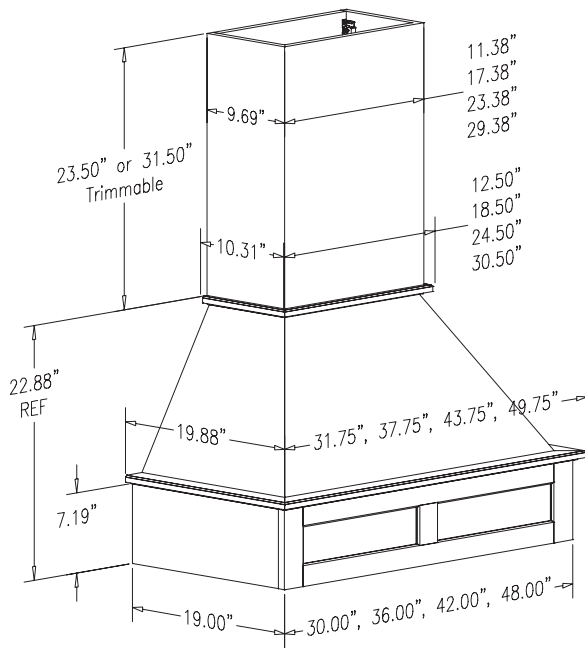

Signature Craftsman Wood Range Hood- Straight

30" Wide - Straight	Specie	Sug. Retail Price Each
R2030SMB1CUF1	Cherry	$ 1,102.40
R2030SMB1HUF1	Hickory	$ 1,001.61
R2030SMB1MUF1	Maple	$ 1,045.71
R2030SMB1OUF1	Red Oak	$ 1,039.41
R2030SMB1QUF1	Alder	$ 1,102.40
36" Wide - Straight		
R2036SMB1CUF1	Cherry	$ 1,181.01
R2036SMB1HUF1	Hickory	$ 1,064.48
R2036SMB1MUF1	Maple	$ 1,106.97
R2036SMB1OUF1	Red Oak	$ 1,104.39
R2036SMB1QUF1	Alder	$ 1,181.01
42" Wide - Straight		
R2042SMB1CUF1	Cherry	$ 1,284.17
R2042SMB1HUF1	Hickory	$ 1,157.83
R2042SMB1MUF1	Maple	$ 1,200.05
R2042SMB1OUF1	Red Oak	$ 1,117.49
R2042SMB1QUF1	Alder	$ 1,284.17
48" Wide - Straight		
R2048SMB1CUF1	Cherry	$ 1,330.28
R2048SMB1HUF1	Hickory	$ 1,194.06
R2048SMB1MUF1	Maple	$ 1,243.76
R2048SMB1OUF1	Red Oak	$ 1,150.59
R2048SMB1QUF1	Alder	$ 1,330.28