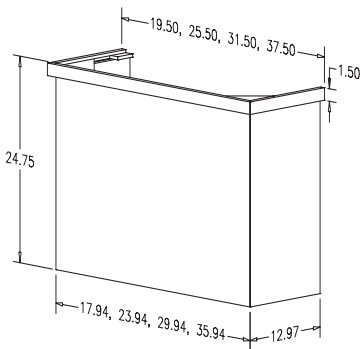

Chimney (sold separately)

PART #	DESCRIPTION	SUGGESTED RETAIL PRICE	PART #	DESCRIPTION	SUGGESTED RETAIL PRICE
30" Wide			42" Wide		
RCH29T030CUF1	30" Cherry Chimney	$ 422.24	RCH29T042CUF1	42" Cherry Chimney	$ 432.64
RCH29T030HUF1	30" Hickory Chimney	$ 413.92	RCH29T042HUF1	42" Hickory Chimney	$ 423.28
RCH29T030MUF1	30" Maple Chimney	$ 427.44	RCH29T042MUF1	42" Maple Chimney	$ 439.92
RCH29T030OUF1	30" Red Oak Chimney	$ 407.68	RCH29T042OUF1	42" Red Oak Chimney	$ 414.96
RCH29T030QUF1	30" Alder Chimney	$ 435.76	RCH29T042QUF1	42" Alder Chimney	$ 450.32
RCH29T030XUF1	30" Paint Grade Chimney	$ 405.71	RCH29T042XUF1	42" Paint Grade Chimney	$ 422.86
36" Wide			48" Wide		
RCH29T036CUF1	36" Cherry Chimney	$ 427.44	RCH29T048CUF1	48" Cherry Chimney	$ 485.68
RCH29T036HUF1	36" Hickory Chimney	$ 418.08	RCH29T048HUF1	48" Hickory Chimney	$ 474.24
RCH29T036MUF1	36" Maple Chimney	$ 432.64	RCH29T048MUF1	48" Maple Chimney	$ 496.08
RCH29T036OUF1	36" Red Oak Chimney	$ 410.80	RCH29T048OUF1	48" Red Oak Chimney	$ 464.88
RCH29T036QUF1	36" Alder Chimney	$ 443.04	RCH29T048QUF1	48" Alder Chimney	$ 509.60
RCH29T036XUF1	36" Paint Grade Chimney	$ 414.29	RCH29T048XUF1	48" Paint Grade Chimney	$ 477.14