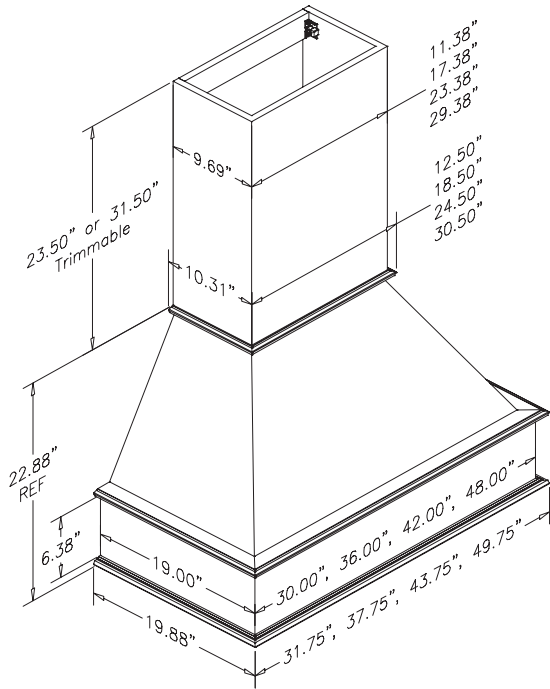

Signature Straight

36" Signature Straight Valance with chimney (sold separately See page 18)

Signature Wood Range Hood - Straight

30" Wide - Straight	Specie	Sug. Retail Price Each
R2130SMB1CUF1	Cherry	$ 1,157.52
R2130SMB1HUF1	Hickory	$ 1,051.69
R2130SMB1MUF1	Maple	$ 1,097.99
R2130SMB1OUF1	Red Oak	$ 1,091.38
R2130SMB1QUF1	Alder	$ 1,091.38
R2130SMB1XUF1	Paint Grade	$ 825.71
36" Wide - Straight		
R2136SMB1CUF1	Cherry	$ 1,240.07
R2136SMB1HUF1	Hickory	$ 1,117.70
R2136SMB1MUF1	Maple	$ 1,162.32
R2136SMB1OUF1	Red Oak	$ 1,159.60
R2136SMB1QUF1	Alder	$ 1,166.85
R2136SMB1XUF1	Paint Grade	$ 900.00
42" Wide - Straight		
R2142SMB1CUF1	Cherry	$ 1,348.38
R2142SMB1HUF1	Hickory	$ 1,215.73
R2142SMB1MUF1	Maple	$ 1,260.04
R2142SMB1OUF1	Red Oak	$ 1,173.36
R2142SMB1QUF1	Alder	$ 1,268.97
R2142SMB1XUF1	Paint Grade	$ 985.71
48" Wide - Straight		
R2148SMB1CUF1	Cherry	$ 1,396.80
R2148SMB1HUF1	Hickory	$ 1,253.76
R2148SMB1MUF1	Maple	$ 1,305.95
R2148SMB1OUF1	Red Oak	$ 1,208.12
R2148SMB1QUF1	Alder	$ 1,311.21
R2148SMB1XUF1	Paint Grade	$ 1,042.86