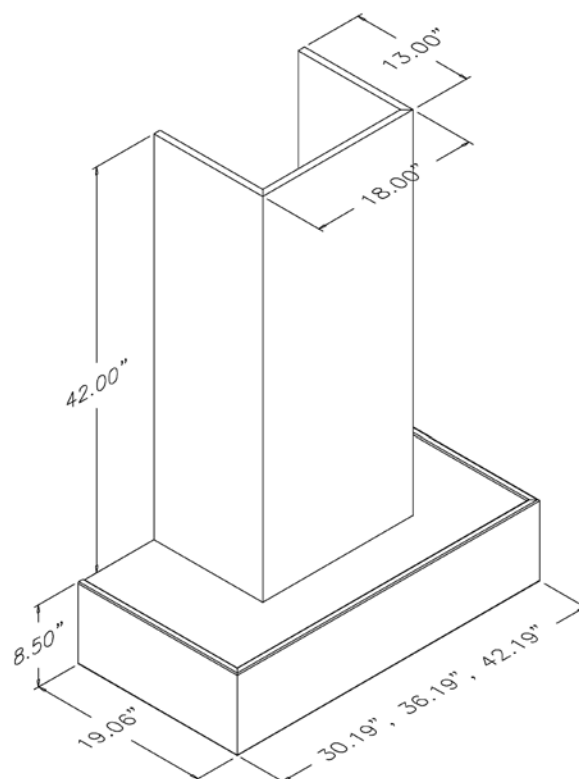

Contempora Range Hood

- Contemporary styling
- Available in 30", 36" and 42" widths
- Hood and trimmable 42" tall chimney included
- Chimney width is 18" for all 3 hood widths
- Includes a low-profile silver metallic powdercoated liner that accommodates all Broan ventilation offered by Omega National Products
- All installation hardware included

Contempora Range Hood		
30" Wide	Specie	Sug. Retail Price Each
R3430SMB3CUF1	Cherry	$ 1,058.04
R3430SMB3HUF1	Hickory	$ 1,049.63
R3430SMB3MUF1	Maple	$ 1,033.74
R3430SMB3OUF1	Red Oak	$ 1,027.52
R3430SMB3QUF1	Alder	$ 1,079.17
36" Wide		
R3436SMB3CUF1	Cherry	$1,123.01
R3436SMB3HUF1	Hickory	$1,112.37
R3436SMB3MUF1	Maple	$1,094.51
R3436SMB3OUF1	Red Oak	$1,083.21
R3436SMB3QUF1	Alder	$1,145.51
42" Wide		
R3442SMB3CUF1	Cherry	$ 1,142.51
R3442SMB3HUF1	Hickory	$ 1,131.86
R3442SMB3MUF1	Maple	$ 1,114.00
R3442SMB3OUF1	Red Oak	$ 1,102.70
R3442SMB3QUF1	Alder	$ 1,165.38