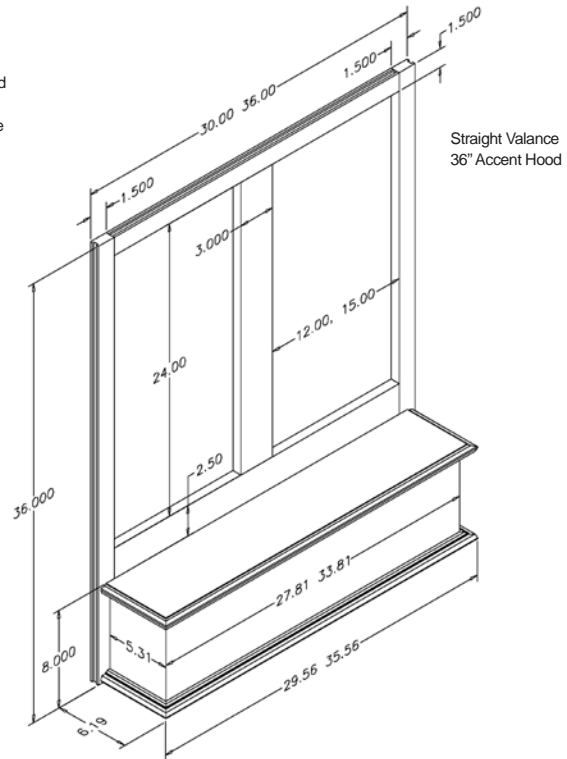

Unfinished
Arched Valance
36" Accent Hood

Straight Valance
Also Available

Straight Valance
36" Accent Hood

**Straight Accent
Wood Range Hood - 36" Tall**

30" Wide - Straight	Specie	Sug. Retail Price Each
R5230SMB1CUF1	Cherry	$ 428.22
R5230SMB1HUF1	Hickory	$ 389.22
R5230SMB1MUF1	Maple	$ 399.36
R5230SMB1OUF1	Red Oak	$ 379.08
R5230SMB1QUF1	Alder	$ 428.22

36" Wide - Straight	Specie	Sug. Retail Price Each
R5236SMB1CUF1	Cherry	$ 526.50
R5236SMB1HUF1	Hickory	$ 480.48
R5236SMB1MUF1	Maple	$ 513.24
R5236SMB1OUF1	Red Oak	$ 497.64
R5236SMB1QUF1	Alder	$ 536.64

**Arched Accent
Wood Range Hood - 36" Tall**

30" Wide - Arched	Specie	Sug. Retail Price Each
R5330SMB1CUF1	Cherry	$ 578.76
R5330SMB1HUF1	Hickory	$ 478.92
R5330SMB1MUF1	Maple	$ 514.80
R5330SMB1OUF1	Red Oak	$ 471.12
R5330SMB1QUF1	Alder	$ 574.08

36" Wide - Arched	Specie	Sug. Retail Price Each
R5336SMB1CUF1	Cherry	$ 670.80
R5336SMB1HUF1	Hickory	$ 566.12
R5336SMB1MUF1	Maple	$ 614.64
R5336SMB1OUF1	Red Oak	$ 583.44
R5336SMB1QUF1	Alder	$ 677.04