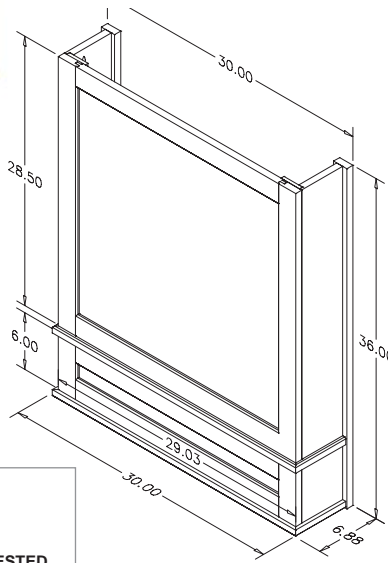

Estate Series Canopy - 36" Tall

36" x 42 Hood

Estate Series Canopy Hood 36" Tall

- Perfect for today's transitional/contemporary styling in the kitchen
- Mounts between wall cabinets
- Available in Red Oak, Maple, Hickory, Cherry and Alder; ready to finish
- Available in 30", 36" and 42" widths
- Includes a silver metallic powdercoated liner that accommodates all Broan ventilation offered by Omega National Products