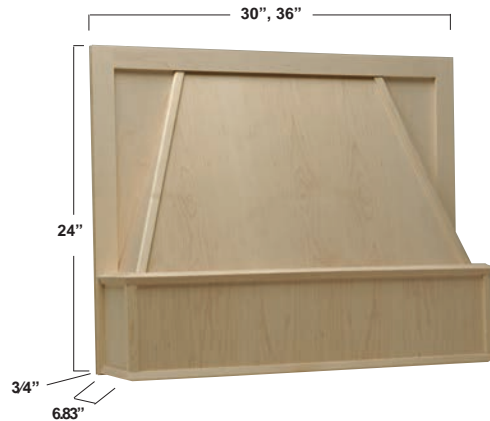

Canopy Range Hoods

Select Series

WOOD RANGE HOOD

- Features a 6" apron for flexibility of decoration and timeless style
- Includes a silver metallic powdercoated liner that accommodates all Broan ventilation offered by Omega National Products
- Mounts between wall cabinets