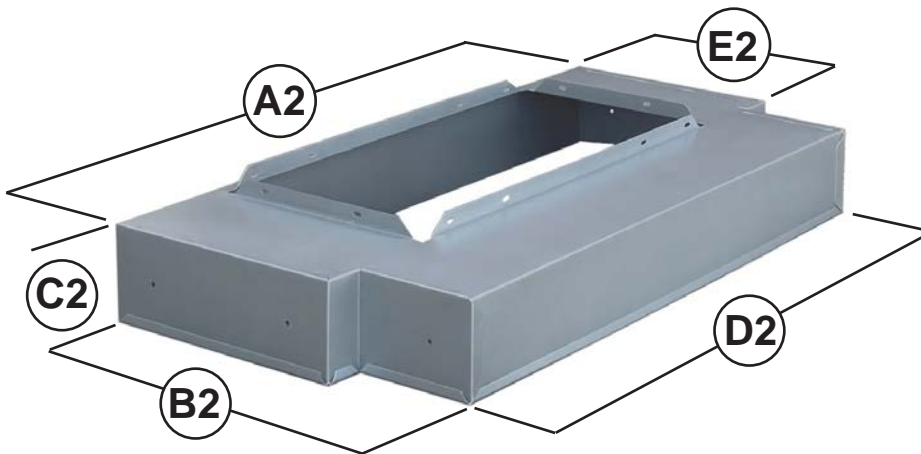

Opening is 19-1/2" x 10-1/4"