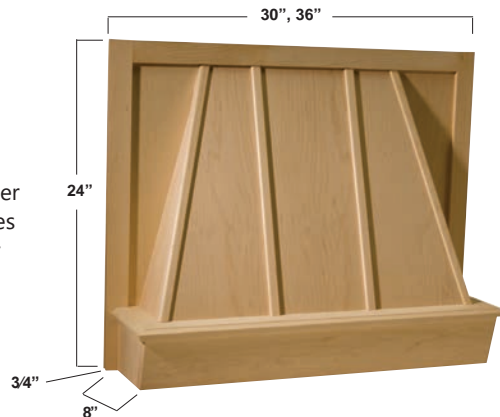

Omega Series

WOOD RANGE HOOD

- Manufactured from solid wood and wood veneers
- Offers the timeless design your customers want
- Includes a silver metallic powder coated liner that accommodates all Broan ventilation offered by Omega National Products
- Mounts between wall cabinets

Omega Series Range Hood

PART #	Specie	Sug. Retail Price Each
30" Width		
R1130SMB1CUF1	Cherry	$ 584.59
R1130SMB1HUF1	Hickory	$ 511.59
R1130SMB1MUF1	Maple	$ 527.23
R1130SMB1OUF1	Red Oak	$ 492.90
R1130SMB1QUF1	Alder	$ 544.46
36" Width		
R1136SMB1CUF1	Cherry	$ 671.63
R1136SMB1HUF1	Hickory	$ 591.91
R1136SMB1MUF1	Maple	$ 615.25
R1136SMB1OUF1	Red Oak	$ 575.64
R1136SMB1QUF1	Alder	$ 609.21

Classic Series Wood Range Hood

- Clean and contemporary styling with multiple design options
- Manufactured from solid wood and wood veneer
- Optional add-ons available
- Includes a silver metallic powder coated liner that accommodates all Broan ventilation offered by Omega National Products
- Mounts between wall cabinets