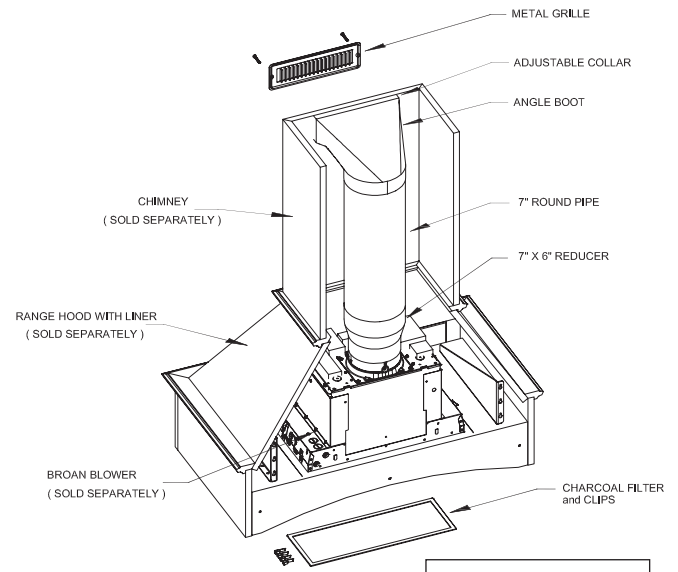

*Ductless Kit not recommended for use with 30" hood chimney.

EASY TO INSTALL