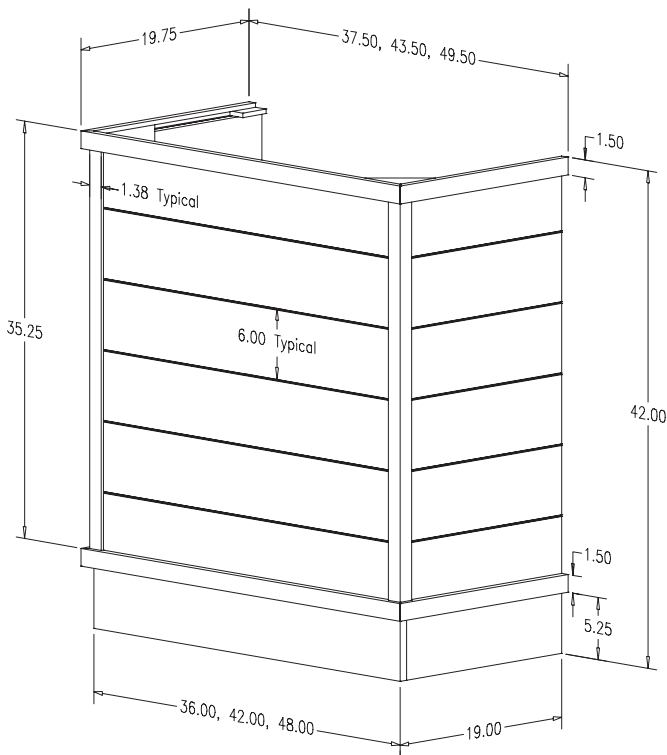

Straight Bottom Modern Farmhouse Hood

PART #	DESCRIPTION	SPECIES	SUGGESTED RETAIL PRICE
36" Wide			
R19SS036SMB1CUF1	36" Straight Shiplap Hood	Cherry	$ 1,374.88
R19SS036SMB1HUF1	36" Straight Shiplap Hood	Hickory	$ 1,295.84
R19SS036SMB1MUF1	36" Straight Shiplap Hood	Maple	$ 1,375.92
R19SS036SMB1OUF1	36" Straight Shiplap Hood	Red Oak	$ 1,287.52
R19SS036SMB1QUF1	36" Straight Shiplap Hood	Alder	$ 1,439.36
42" Wide			
R19SS042SMB1CUF1	42" Straight Shiplap Hood	Cherry	$ 1,441.44
R19SS042SMB1HUF1	42" Straight Shiplap Hood	Hickory	$ 1,361.36
R19SS042SMB1MUF1	42" Straight Shiplap Hood	Maple	$ 1,442.48
R19SS042SMB1OUF1	42" Straight Shiplap Hood	Red Oak	$ 1,353.04
R19SS042SMB1QUF1	42" Straight Shiplap Hood	Alder	$ 1,522.56
48" Wide			
R19SS048SMB1CUF1	48" Straight Shiplap Hood	Cherry	$ 1,506.96
R19SS048SMB1HUF1	48" Straight Shiplap Hood	Hickory	$ 1,419.60
R19SS048SMB1MUF1	48" Straight Shiplap Hood	Maple	$ 1,508.00
R19SS048SMB1OUF1	48" Straight Shiplap Hood	Red Oak	$ 1,415.44
R19SS048SMB1QUF1	48" Straight Shiplap Hood	Alder	$ 1,577.68